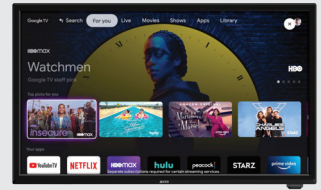

axis

JAPAN

日本の品質
JAPAN QUALITY

Includes Chromecast with
 Google TV

12/24V LED DVD/TV

Includes Chromecast with Google TV

SPECIFICATIONS

PANEL

- Display Size: 19" (48cm), 22" (56cm), 24" (60cm), 32" (81cm)
- Resolution: 1366 x 768 - AX1919
  1920 x 1080 - AX1922/24/32
- Brightness: 200cd/m2 - AX1919
  220cd/m2 - AX1922/24
  250cd/m2 - AX1932
- Contrast: 1000:1 - AX1919
  3000:1 - AX1922/24/32
- Viewing Angle: 176(H) x 160(V) - AX1919
  178(H) x 178(V) - AX1922/32
  176(H) x 176(V) - AX1924

POWER

- Input: 9-32V DC / 4A @ 12V
- Optional AC Adapter: 240V 50Hz/60Hz
- Stand-by Power Consumption: 0.5W

CABINET

- Conformal Coated Circuit Board
- Size: 436 x 46 x 258 mm - AX1919
  501 x 46 x 296mm - AX1922
  551 x 46 x 326mm - AX1924
  731.1 x 85.7 x 432.4 - AX1932
- 100 x 100 VESA Mounting - AX1919/22/24
- 100 x 200 VESA Mounting - AX1932
- Net weight: 3.4 kg - AX1919
  3.8 kg - AX1922
  4.5 kg - AX1924
  5.1 kg - AX1932

MULTIMEDIA & FEATURES

- TIMESHIFT: Pause, Rewind & Fast-Forward
  Live TV (Using PVR)
- USB Reader
- PVR (Personal Video Recorder)
- EPG (Electronic Program Guide)

DVD/CD PLAYER

- Built-In DVD Player
- Supports DVD/VCD/CD/MP3/DIVX/JPEG
- Supports DVD±R/DVD±RW/CD-R/RW

TUNER

- DVB-T Digital HD Tuner
- Analogue Tuner
- DTV Video System: MPEG-1MP@ML, H.264, MPEG-4 (Video Codes)
- DTV Sound System: MPEG-1 Layer 1/2
- ATV Video System: PAL
- ATV Sound System: BG, DK, I

SYSTEM

- MPEG-4 Video System
- OSD: Multi-languages
- Number of Channels: 99
- Comb Filter: 3D
- Teletext: ATV/1000 Pages
- Speakers: 2 x 3W Stereo - AX1919/22/24
  2 x 8W Stereo - AX1932

INPUTS

- RF/Antenna: 1
- HDMI: 2
- USB: 1 x Media, 1 x Power Output (22", 24", 32")
- Mini YPbPr: 1
- Mini AV: 1
- VGA: 1
- PC Audio: 1

OUTPUTS

- Wireless Audio Transmitter
- Headphone: 1 (3.5mm)
- Digital Coaxial: 1
- Line Out: 1